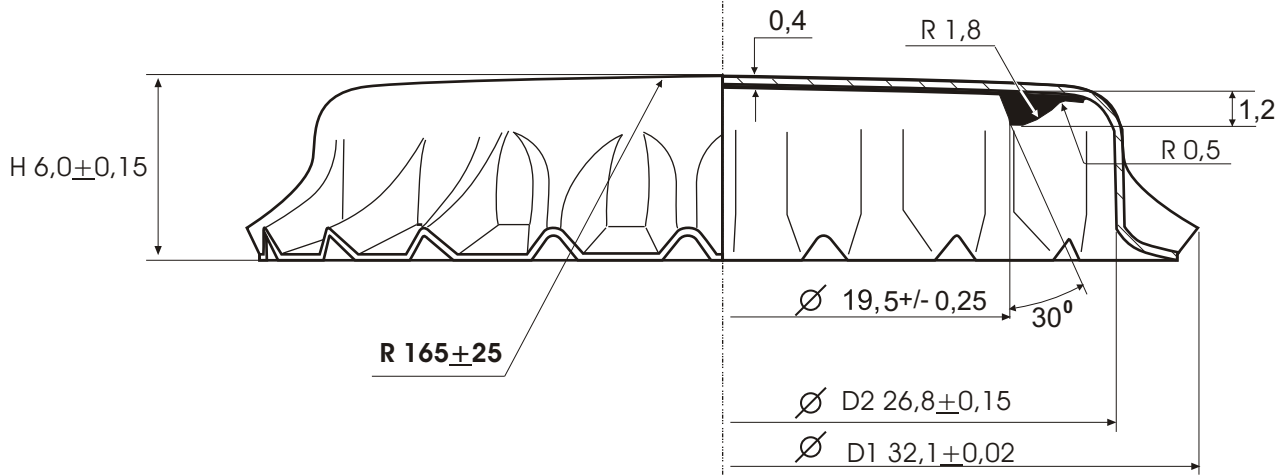

Приложение 2

Pic. 1

Type	Twist off	Liner Profile	P912		JV "UNIBOX" LTD	Sheet
	Repl.	Not.№1				
Exec.	Sheet	Document.№	Signature	Data		