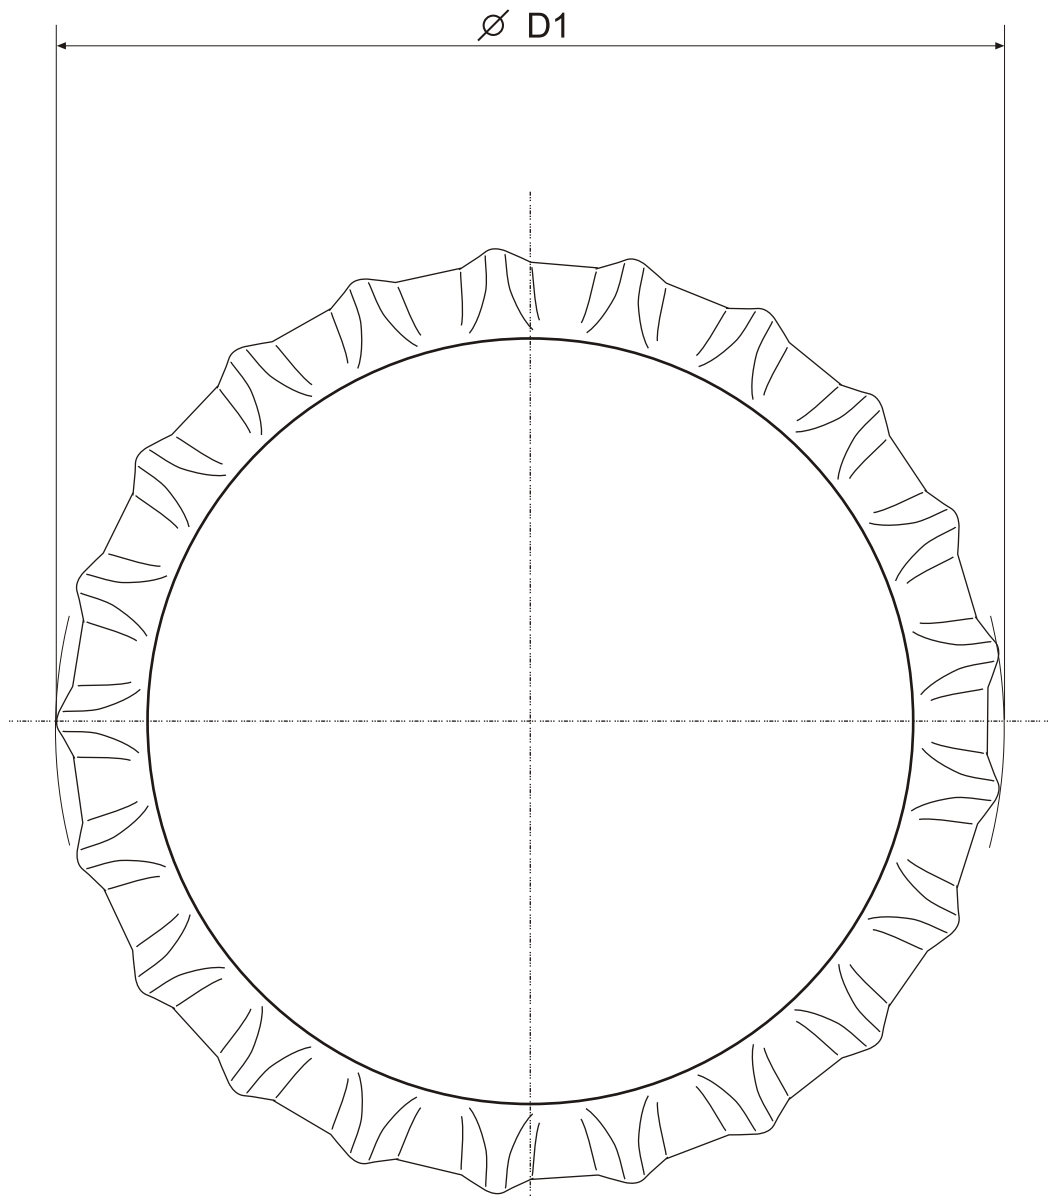

Приложение 2

Pic. 1

Type	Twist off	Liner Profile	P912		JV "UNIBOX" LTD	Sheet
	Repl.	Not.№1				
Exec.	Sheet	Document.№	Signature	Data		